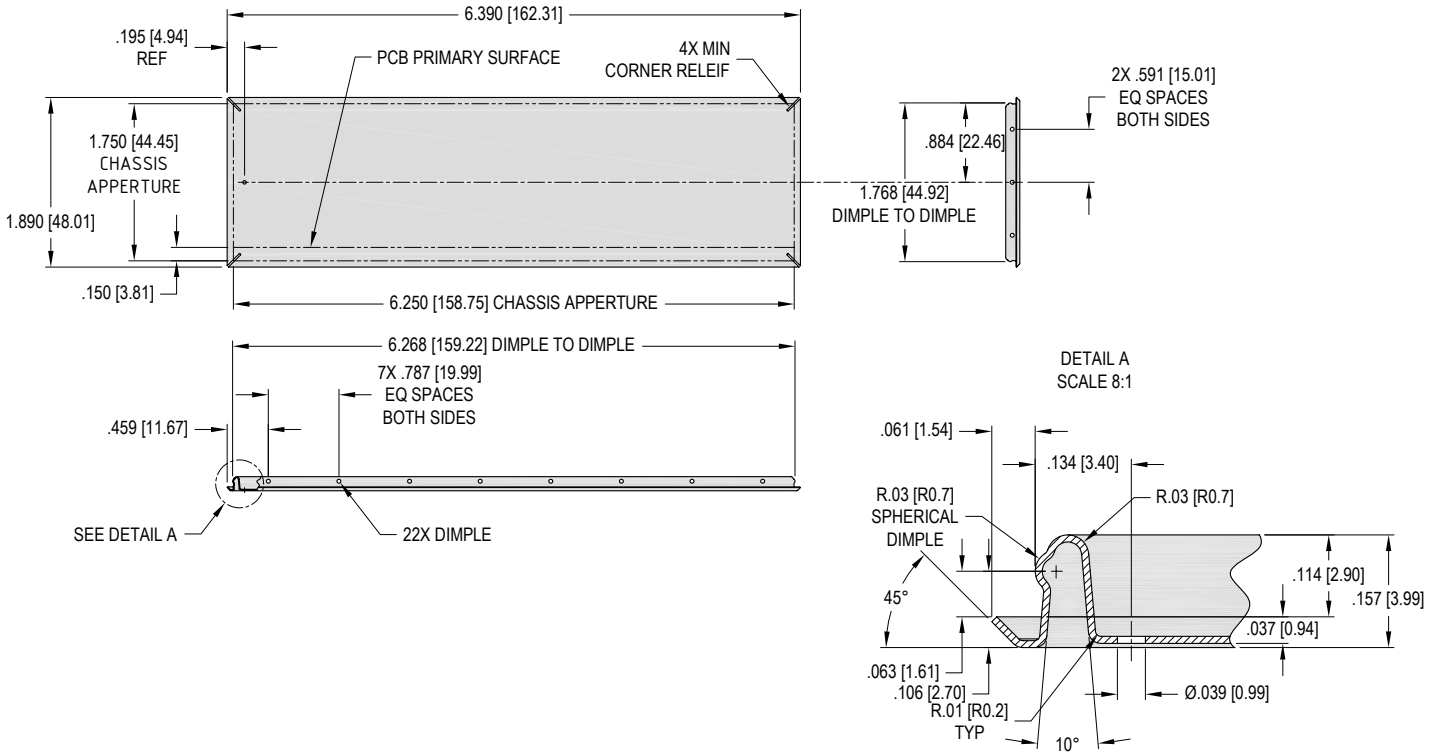

Part Number: P507-0000

MATERIAL: 304 SS, .005 to .010 THICK

Part Number: P513-0000